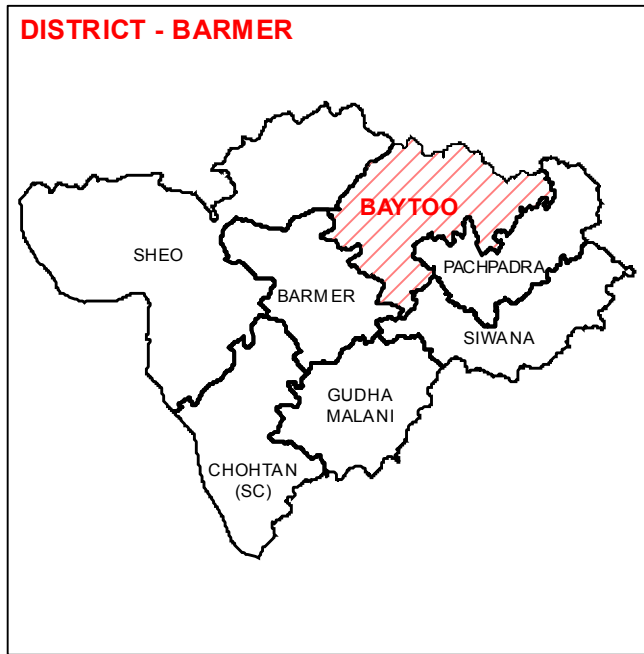

ASSEMBLY CONSTITUENCY - BAYTOO-136 DISTRICT - BARMER

Legend

- T Tehsil Headquarter
- R ILR Headquarter
- P Patwar Circle Headquarter
- Tehsil Name Tehsil Boundary
- ILR Circle Name ILR Circle Boundary
- Patwar Circle Patwar Circle Boundary
- Village Name Village Boundary