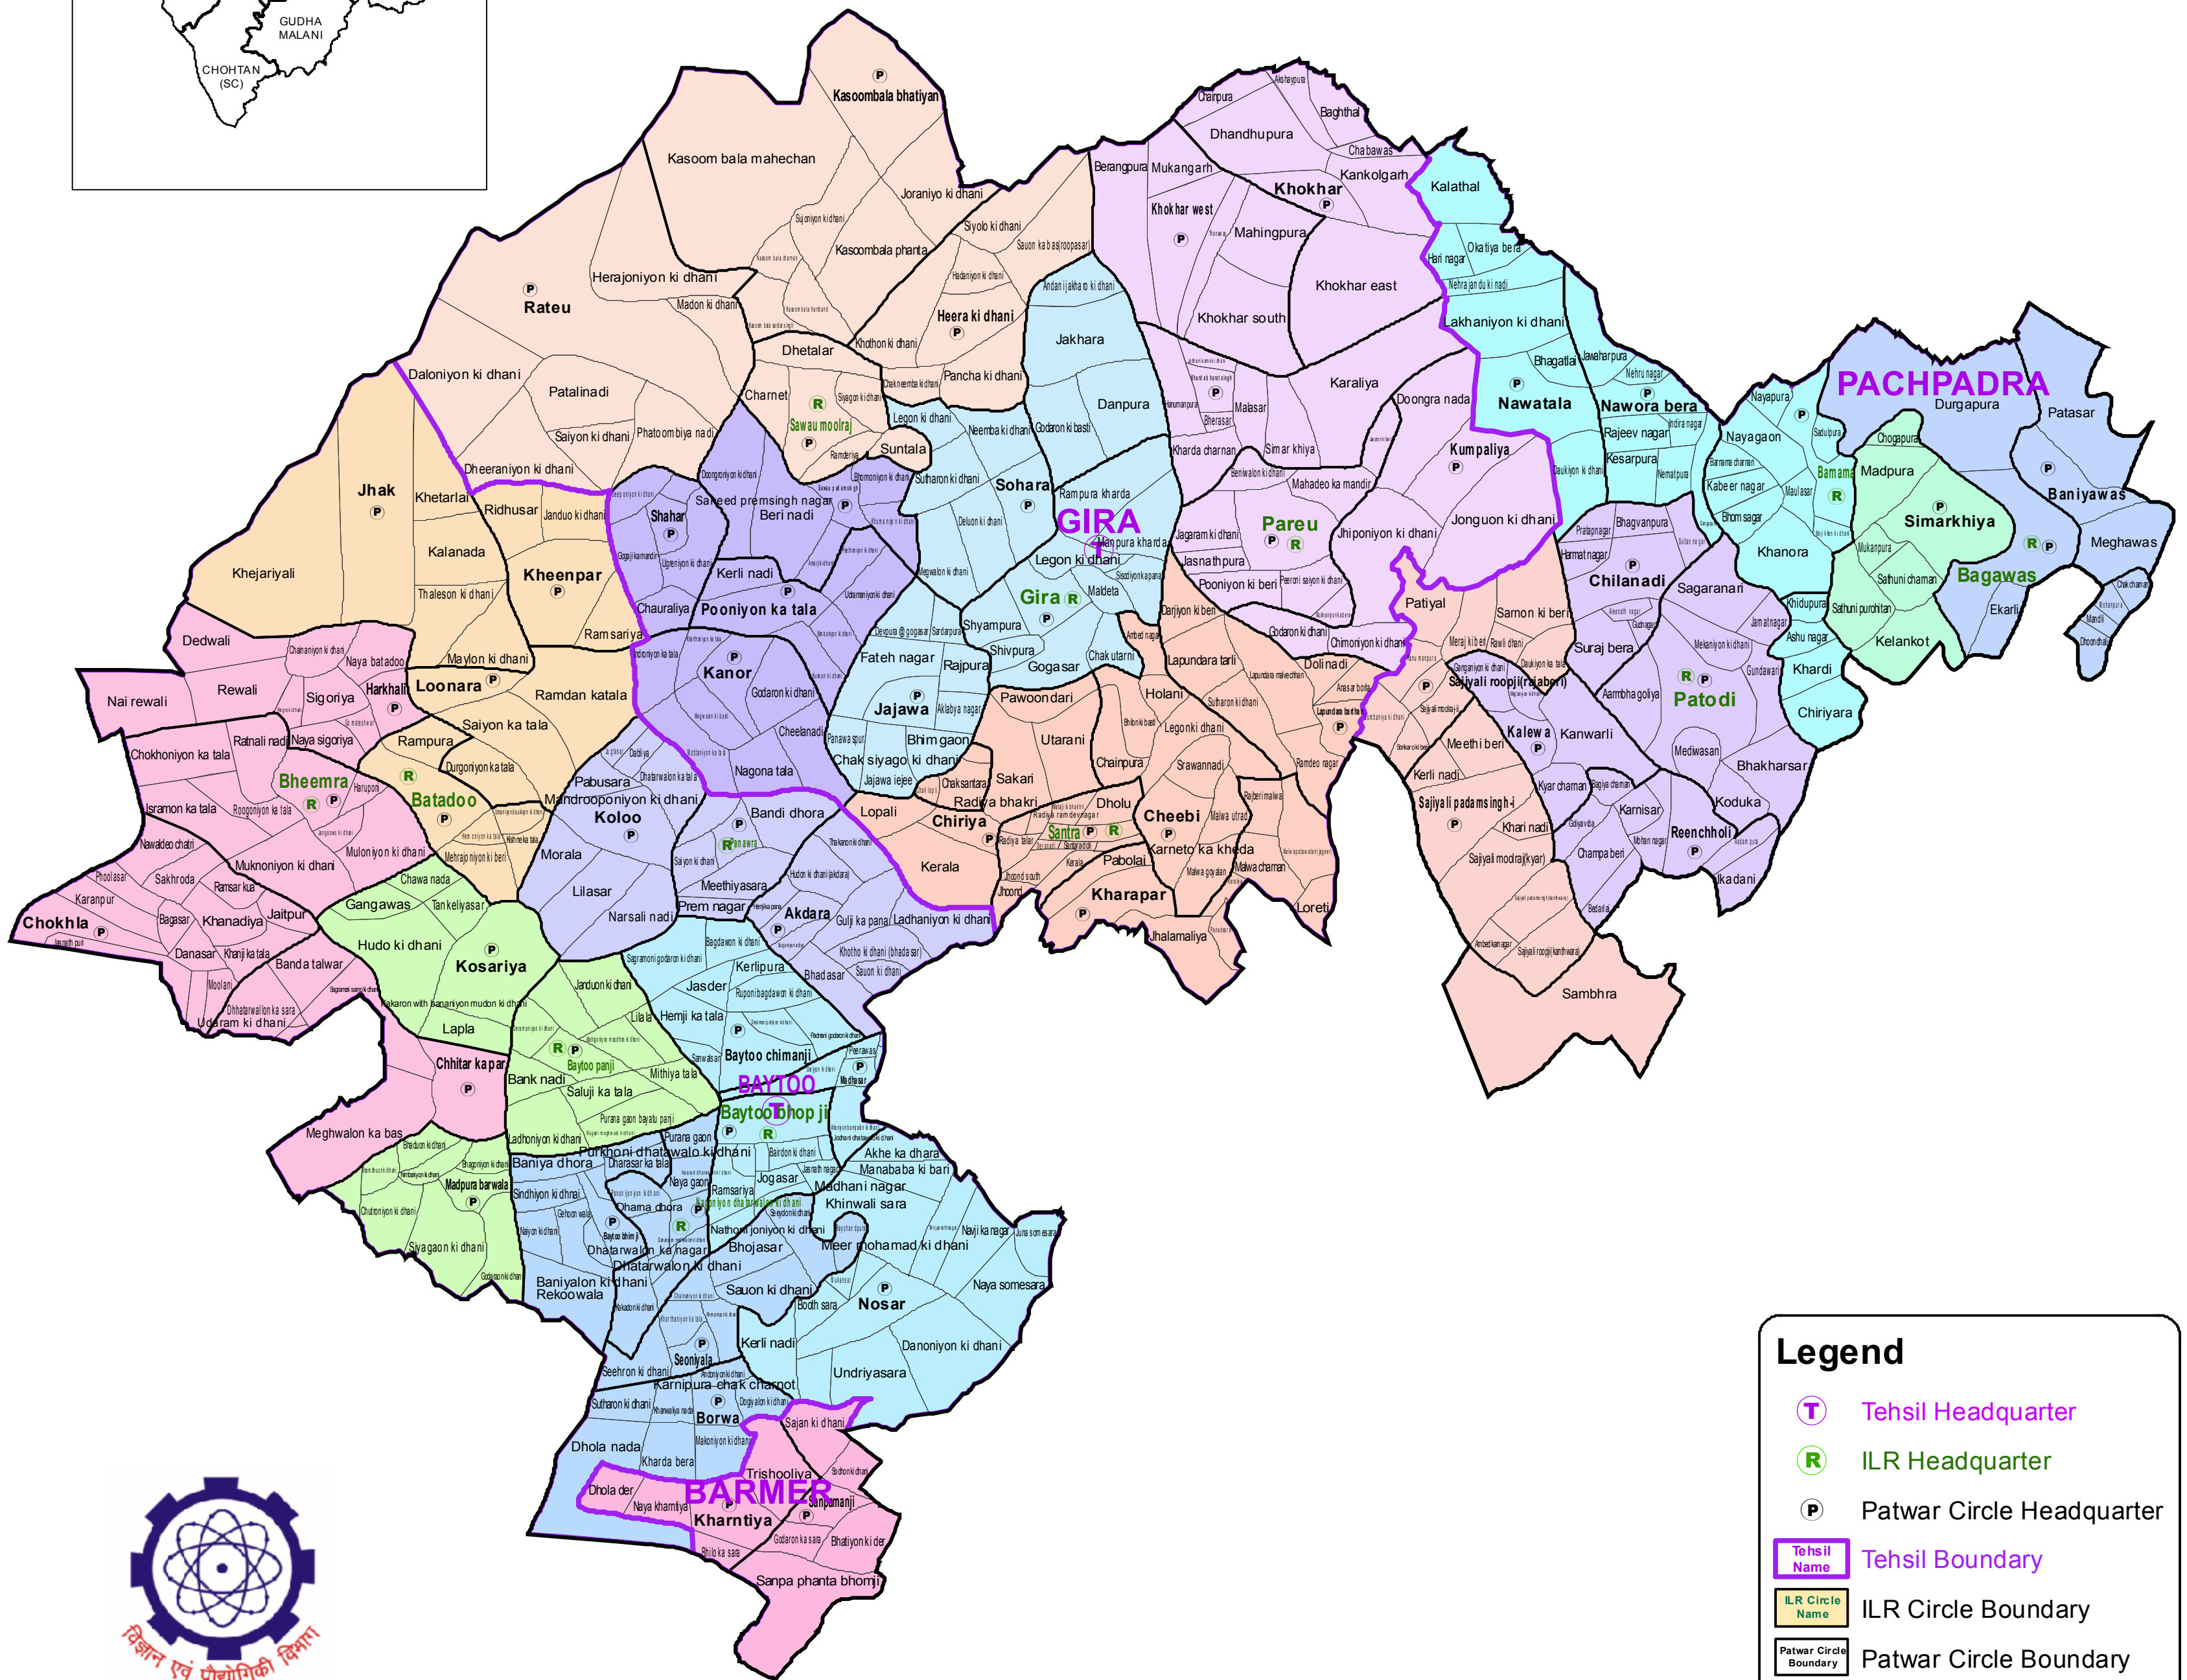

ASSEMBLY CONSTITUENCY - BAYTOO-136 DISTRICT - BARMER

Legend

- T Tehsil Headquarter
- R ILR Headquarter
- P Patwar Circle Headquarter
- Tehsil Name Tehsil Boundary
- ILR Circle Name ILR Circle Boundary
- Patwar Circle Patwar Circle Boundary
- Village Name Village Boundary